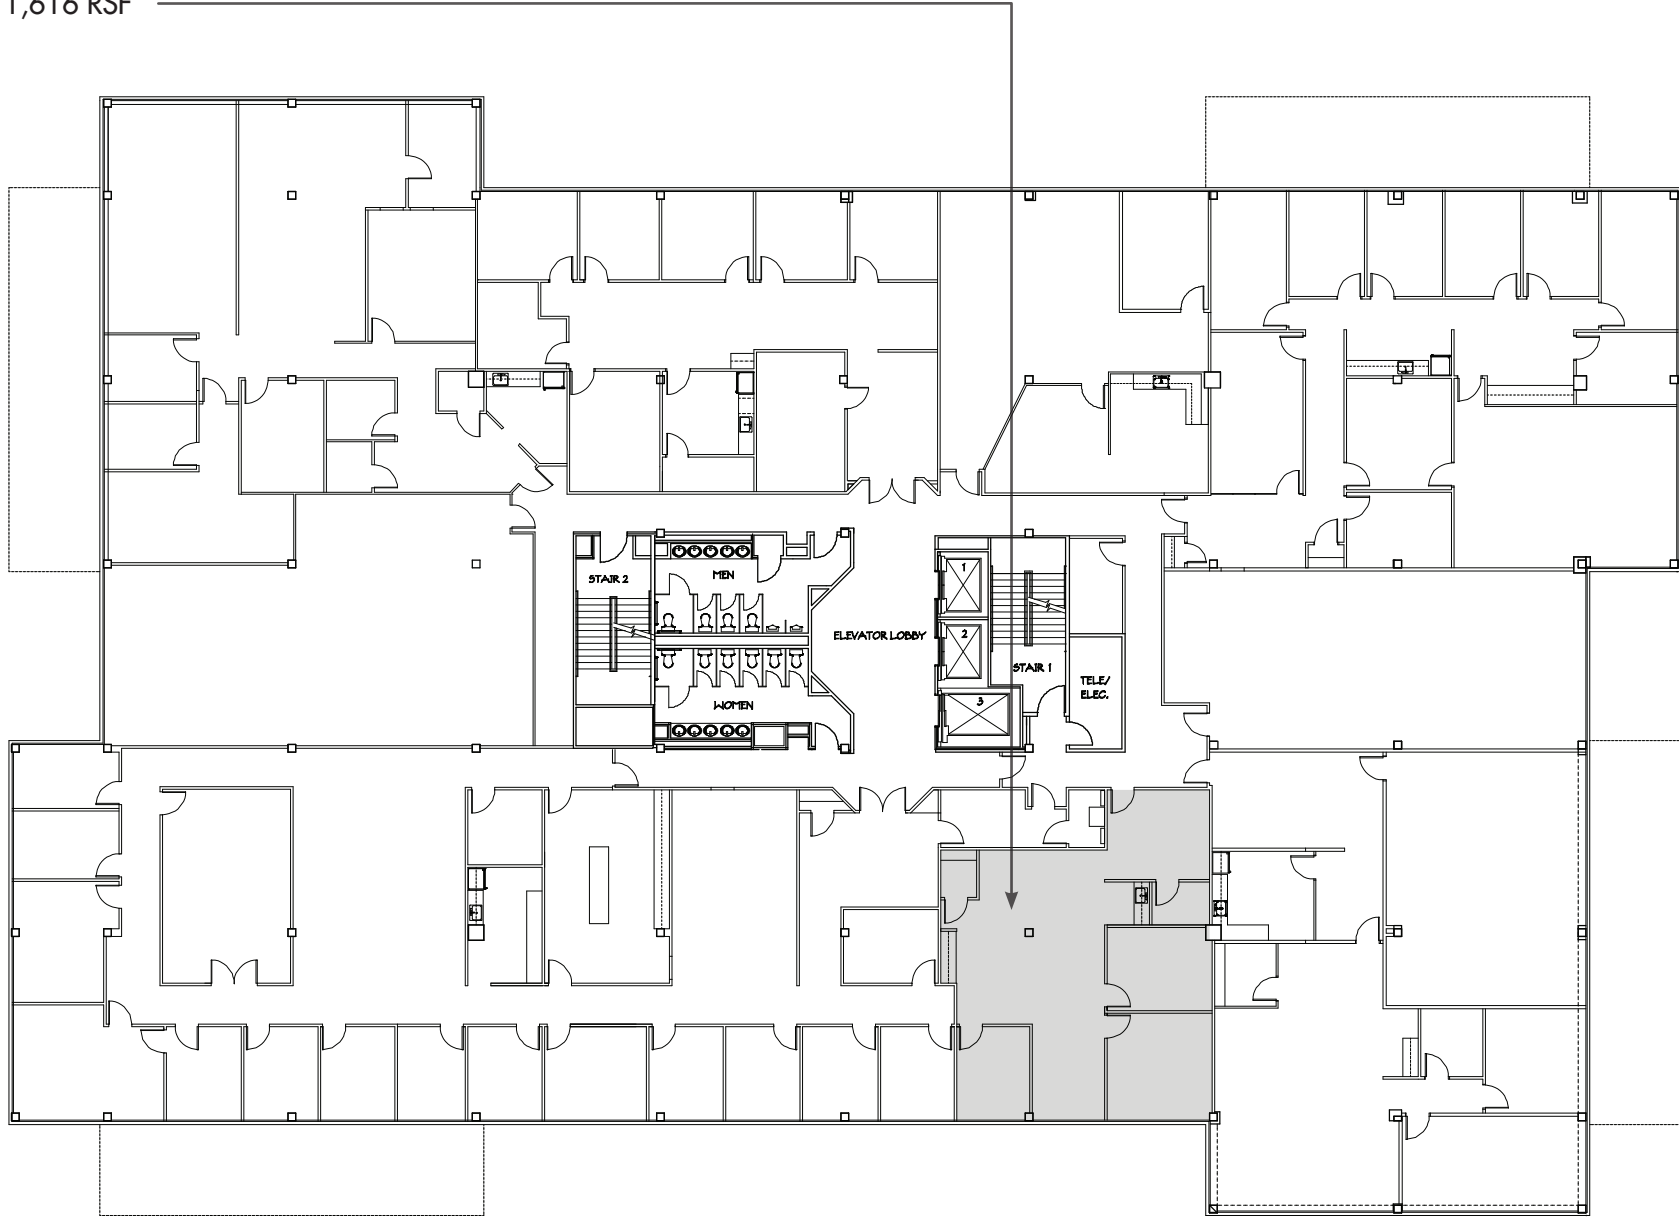

SUITE 150: 1,893 RSF

SUITE 225: 2,500 RSF

SUITE 315: 1,616 RSF

SUITE 365: 2,083 RSF