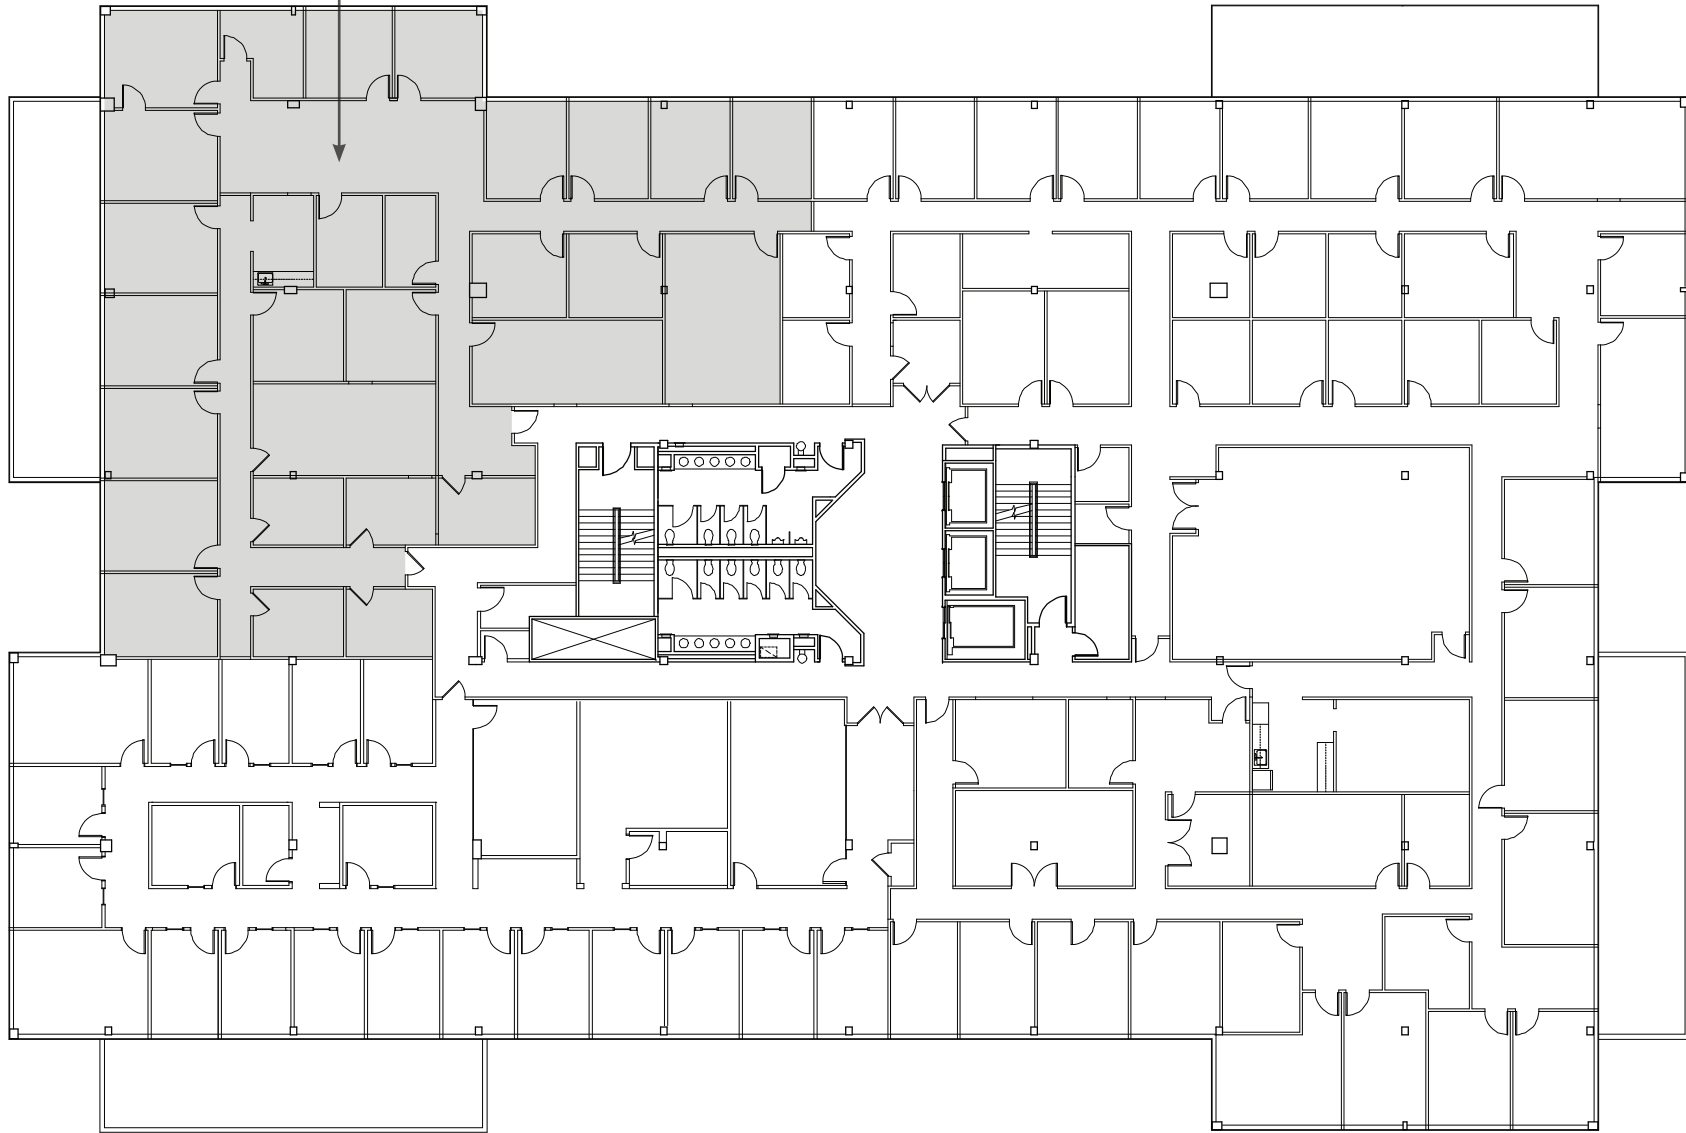

SUITE 120: 1,818 RSF

SUITE 300: 6,711 RSF

SUITE 350: 6,208 RSF