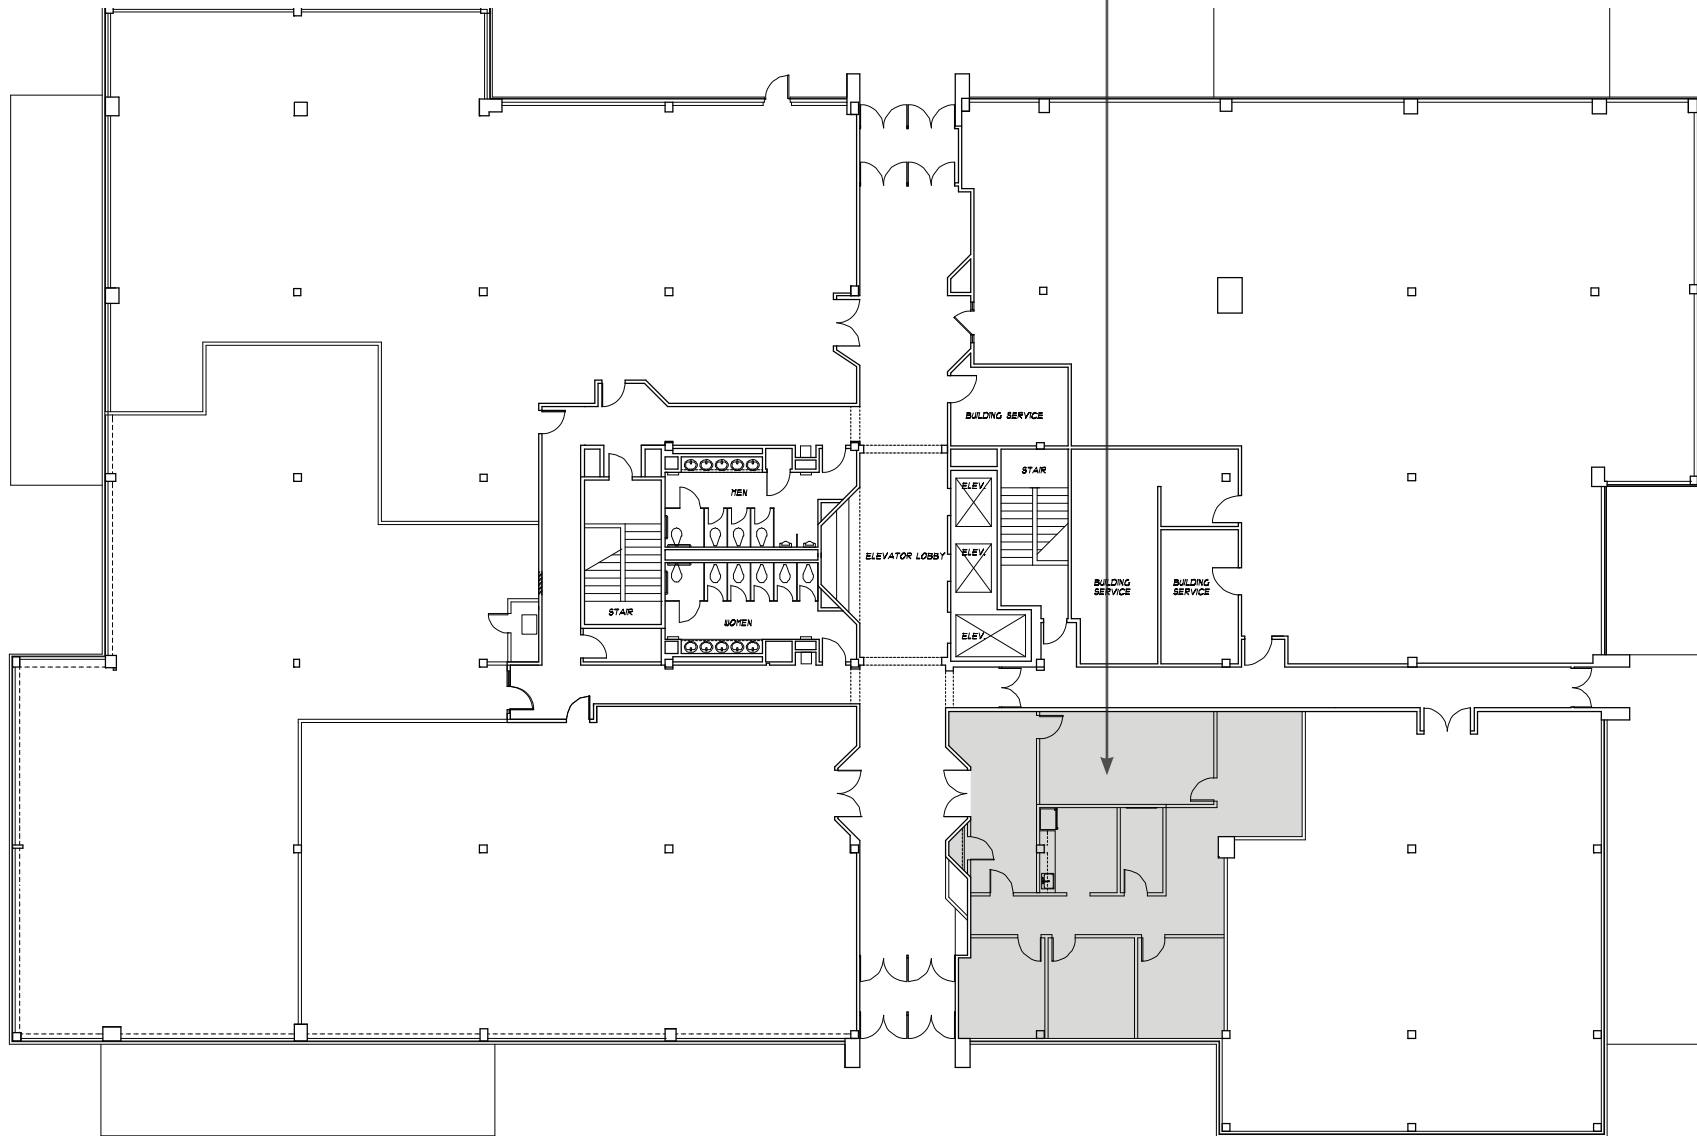

SUITE 120: 1,818 RSF

SUITE 300: 6,711 RSF

SUITE 350: 6,208 RSF