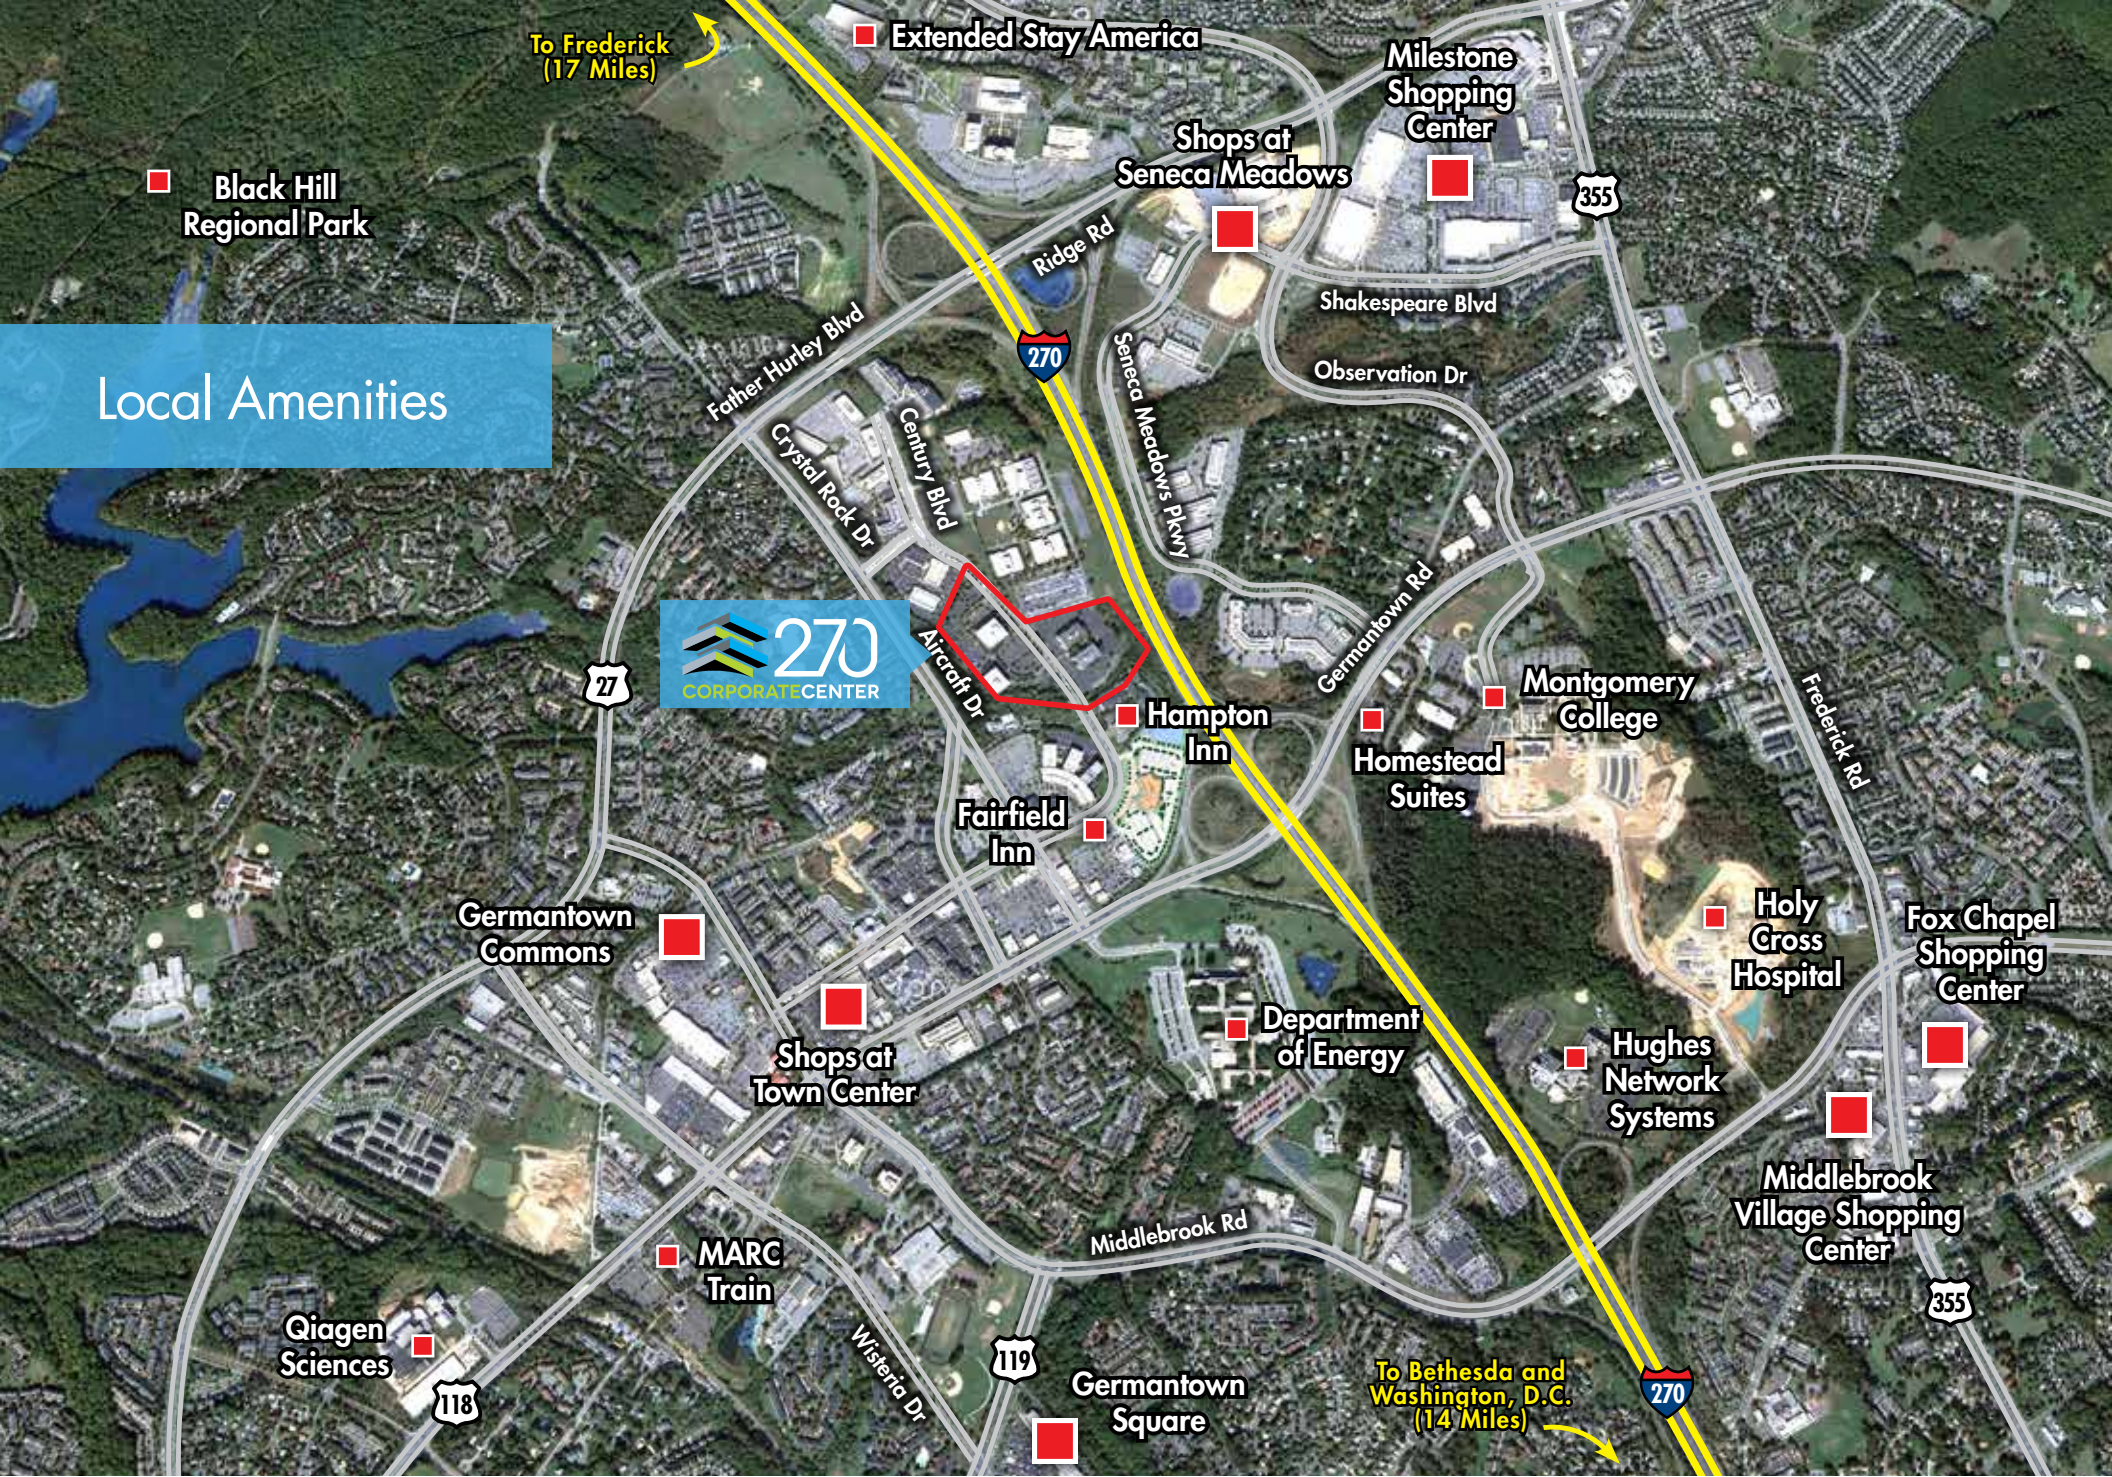

Local Amenities

To Frederick
(17 Miles)

To Bethesda and
Washington, D.C.
(14 Miles)